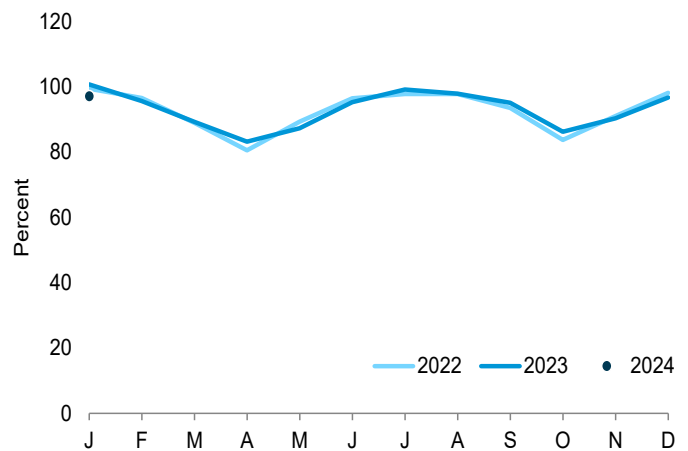

Figure 8.1 Nuclear Energy Overview

Electricity Net Generation, 1957–2023

Nuclear Share of Electricity Net Generation, 1957–2023

Nuclear Electricity Net Generation—January

Capacity Factor, Monthly

Web Page: <http://www.eia.gov/totalenergy/data/monthly/#nuclear>.
Sources: Tables 7.2a and 8.1.