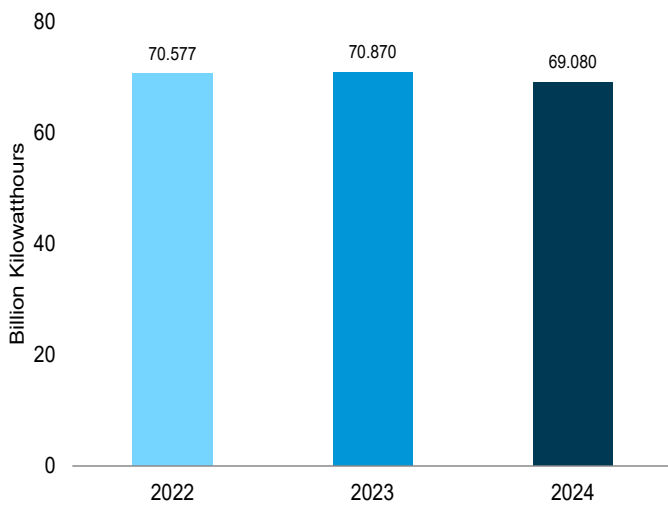

Figure 8.1 Nuclear Energy Overview

Electricity Net Generation, 1957–2023

Nuclear Share of Electricity Net Generation, 1957–2023

Nuclear Electricity Net Generation—January

Capacity Factor, Monthly

Web Page: <http://www.eia.gov/totalenergy/data/monthly/#nuclear>.
Sources: Tables 7.2a and 8.1.